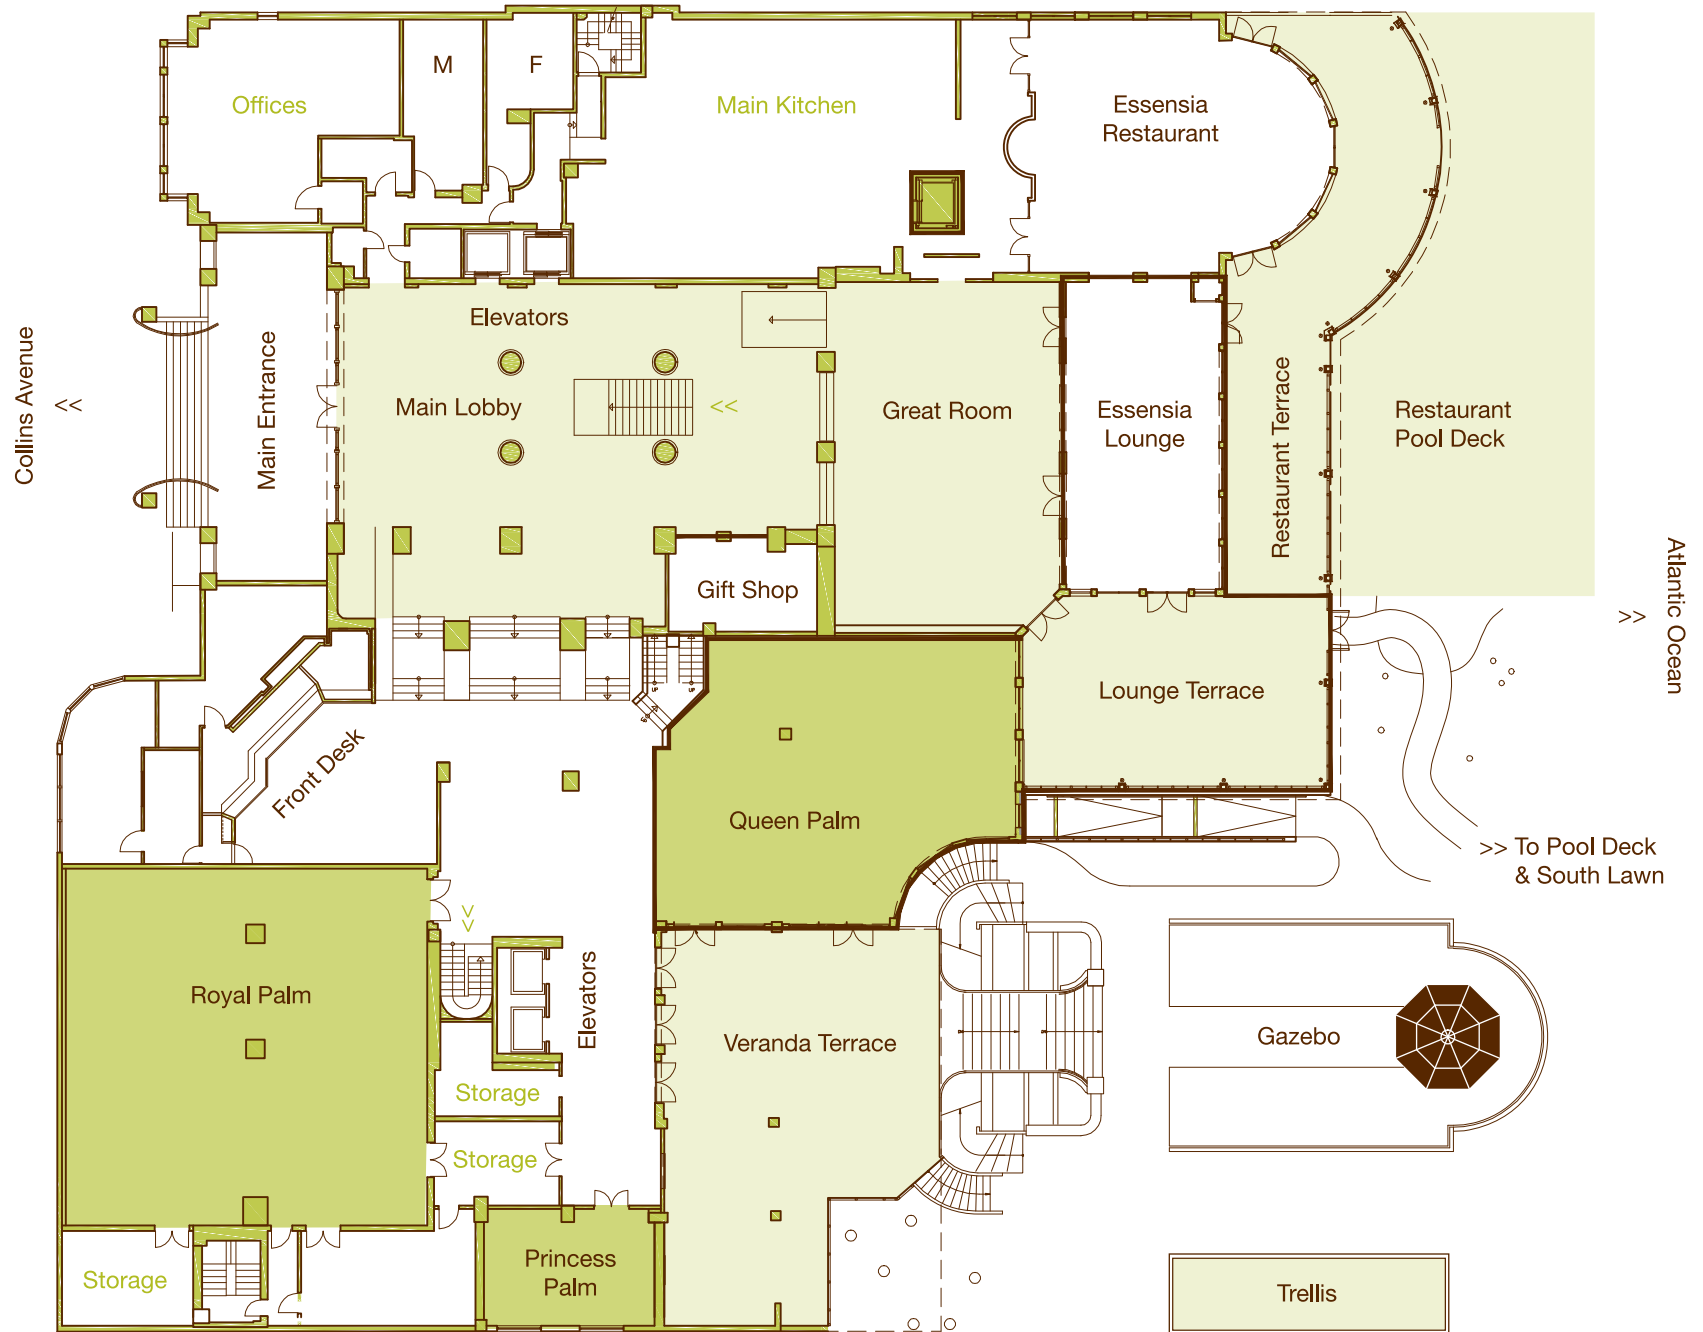

Lobby Level

Spa Level

Descriptions & Measurements

Specifications	Veranda Terrace	Trellis	Restaurant Terrace	Restaurant Pool Deck	Lounge Terrace	Pool Deck	South Lawn	Great Room	Main Lobby	Royal Palm	Queen Palm	Princess Palm	Kentia I + II Palm	Kentia I Palm	Kentia II Palm	Coconut Palm	Sabal Palm	Silver Palm	Roebellini Palm
Dimensions	39x37	50x16	74x13		44x25	40x74	52x52	49x31	36x101	52x51x12	43x40x10	25x16x12	28x35x8	28x21x8	28x14x8	28x28x8	21x20	21x19	14x18
Sq. Ft.	1,918	800	962		1,100	2,960	2,704	1,519	3,636	2,652	1,720	400	980	588	392	784	420	399	252
M2	178	74	89		102	275	251	141	338	246	160	37	91	55	36	73	39	37	23
Reception	150	40			60	350	150	70		350	150	25	50	35	15	50	30	30	15
Theater		80								250	120	30	70	50	20	60	40	40	15
Banquet	130	30	64			250	120			220	130	24	50	30	20	50	30	30	12
Classroom										120	70	20	40	30		35	20	20	
Conference										45	36	18	35	20	15	30	18	18	14
U-Shape										50	28	16	30	20		30	16	16	