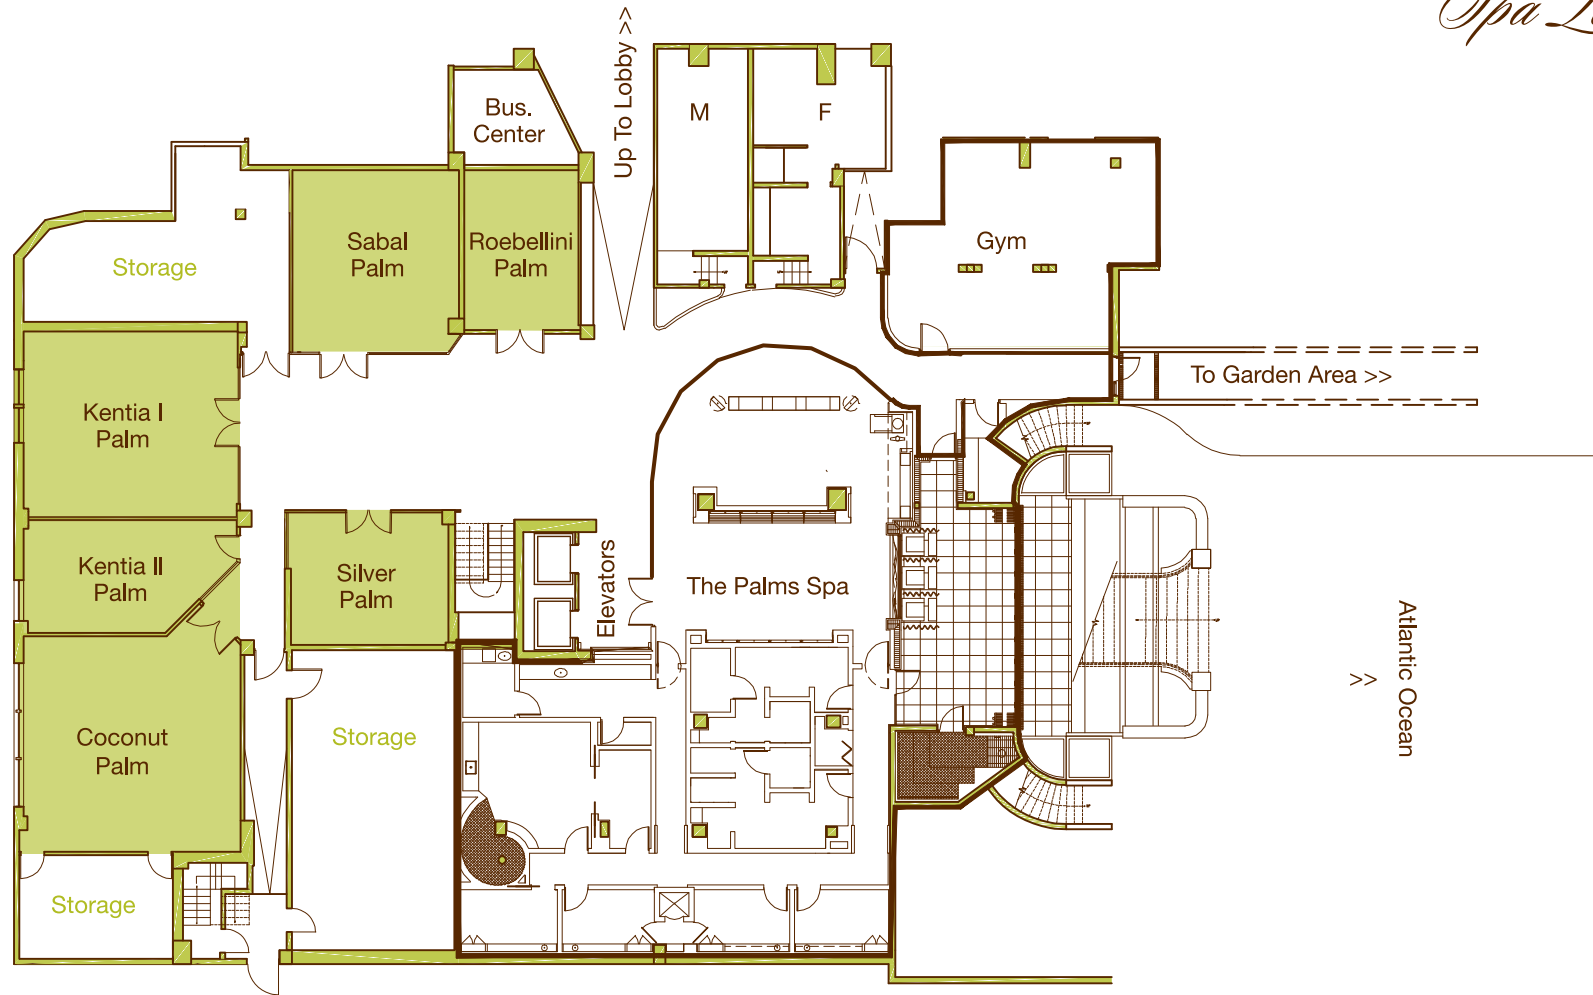

Lobby Level

Spa Level

Descriptions & Measurements

Specifications	Veranda Terrace	Trellis	Restaurant Terrace	Restaurant Pool Deck	Lounge Terrace	Pool Deck	South Lawn	Great Room	Main Lobby	Royal Palm	Queen Palm	Princess Palm	Kentia I + II Palm	Kentia I Palm	Kentia II Palm	Coconut Palm	Sabal Palm	Silver Palm	Roebellini Palm
Dimensions	39x37	50x16	74x13		44x25	40x74	52x52	49x31	36x101	52x51x12	43x40x10	25x16x12	28x35x8	28x21x8	28x14x8	28x28x8	21x20	21x19	14x18
Sq. Ft.	1,918	800	962		1,100	2,960	2,704	1,519	3,636	2,652	1,720	400	980	588	392	784	420	399	252
M2	178	74	89		102	275	251	141	338	246	160	37	91	55	36	73	39	37	23
Reception	150	40			60	350	150	70		350	150	25	50	35	15	50	30	30	15
Theater		80								250	120	30	70	50	20	60	40	40	15
Banquet	130	30	64			250	120			220	130	24	50	30	20	50	30	30	12
Classroom										120	70	20	40	30		35	20	20	
Conference										45	36	18	35	20	15	30	18	18	14
U-Shape										50	28	16	30	20		30	16	16	